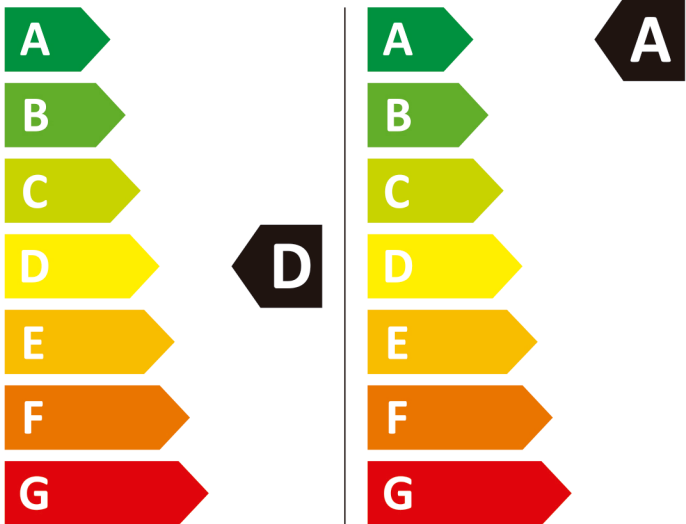

ENERG

LG Electronics

F4DR6010A1W

308 kWh/100

46 kWh/100

6,0 kg

10,0 kg

90 L