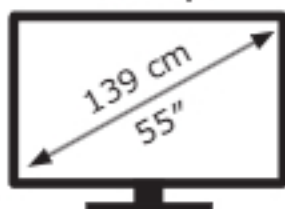

ENERG

TCL

55P7KX1

73 kWh/1000h

ABCDEF**G**

99 kWh/1000h

3840 px

2160 px